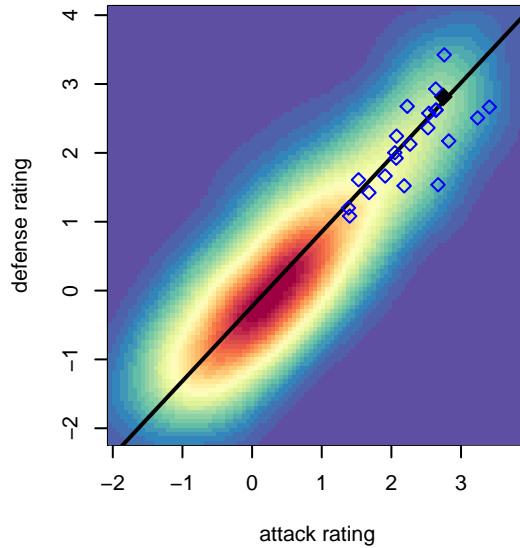

Eastside FC Red G04

Eastside FC
 Preston, WA
 G04 total strength=1602
 attack=15.57 defense=16.67
 fall league = RCL G04 Div 1
 spr league = Win RCL G04 Div 1

alt names used:
 Eastside FC G04 Red
 EASTSIDE FC G04 RED (WA)
 Eastside FC G04 Red A
 EASTSIDE FC G04 RED (WA)
 Eastside FC G04 Red
 Eastside FC G04 Red A
 Eastside FC G04 Red A

**attack and defense variance (black dot)
relative to other teams
and top 10 in region**

**attack and defense rating
relative to others at age
and all opponents in last 13 months**

Performance relative to 13 month average