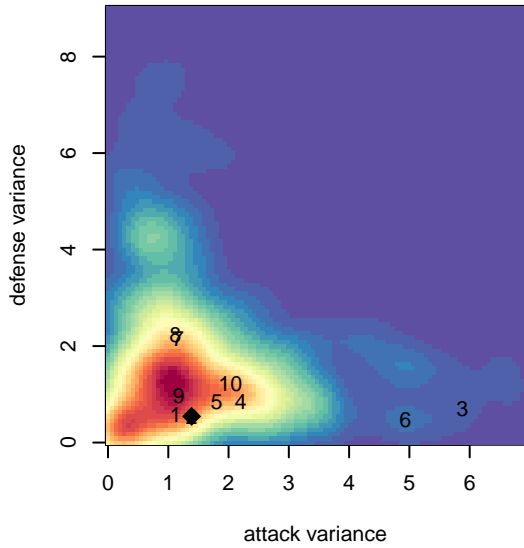

Eastside FC Red G04

Eastside FC
 Preston, WA
 G04 total strength=1602
 attack=15.57 defense=16.67
 fall league = RCL G04 Div 1
 spr league = Win RCL G04 Div 1

alt names used:
 Eastside FC G04 Red
 EASTSIDE FC G04 RED (WA)
 Eastside FC G04 Red A
 EASTSIDE FC G04 RED (WA)
 Eastside FC G04 Red
 Eastside FC G04 Red A
 Eastside FC G04 Red A

**attack and defense variance (black dot)
relative to other teams
and top 10 in region**

**attack and defense rating
relative to others at age
and all opponents in last 13 months**

Performance relative to 13 month average