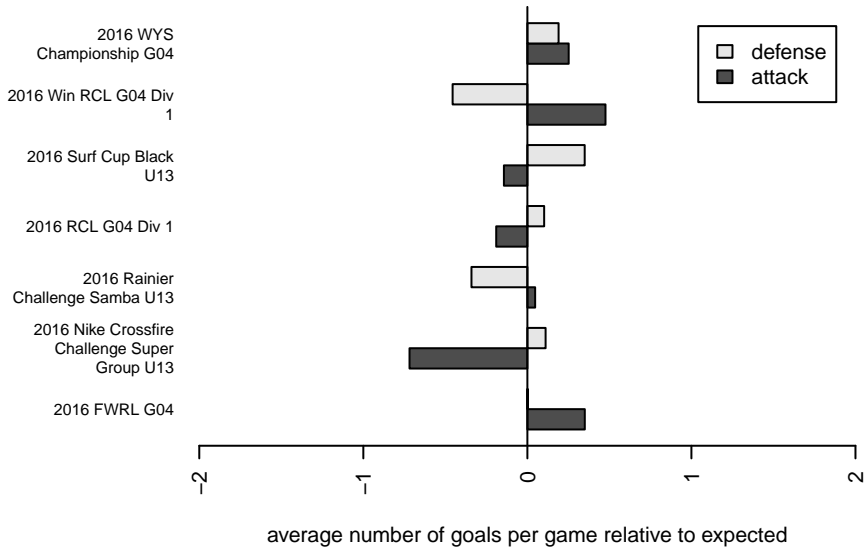

Eastside FC Red G04

Eastside FC
 Preston, WA
 G04 total strength=1602
 attack=15.57 defense=16.67
 fall league = RCL G04 Div 1
 spr league = Win RCL G04 Div 1

alt names used:
 Eastside FC G04 Red
 EASTSIDE FC G04 RED (WA)
 Eastside FC G04 Red A
 EASTSIDE FC G04 RED (WA)
 Eastside FC G04 Red
 Eastside FC G04 Red A
 Eastside FC G04 Red A

Venues played:
 2016 Rainier Challenge Samba U13
 2016 Nike Crossfire Challenge Super Group U'
 2016 Surf Cup Black U13
 2016 RCL G04 Div 1
 2016 FWRL G04
 2016 Win RCL G04 Div 1
 2016 WYS Championship G04

**attack and defense variance (black dot)
relative to other teams
and top 10 in region**

**attack and defense rating
relative to others at age
and all opponents in last 13 months**

Performance relative to 13 month average