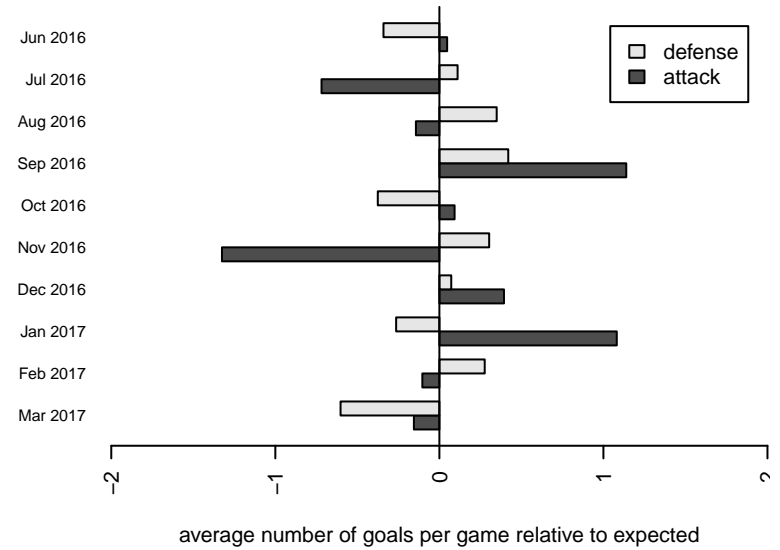

Performance relative to 13 month average