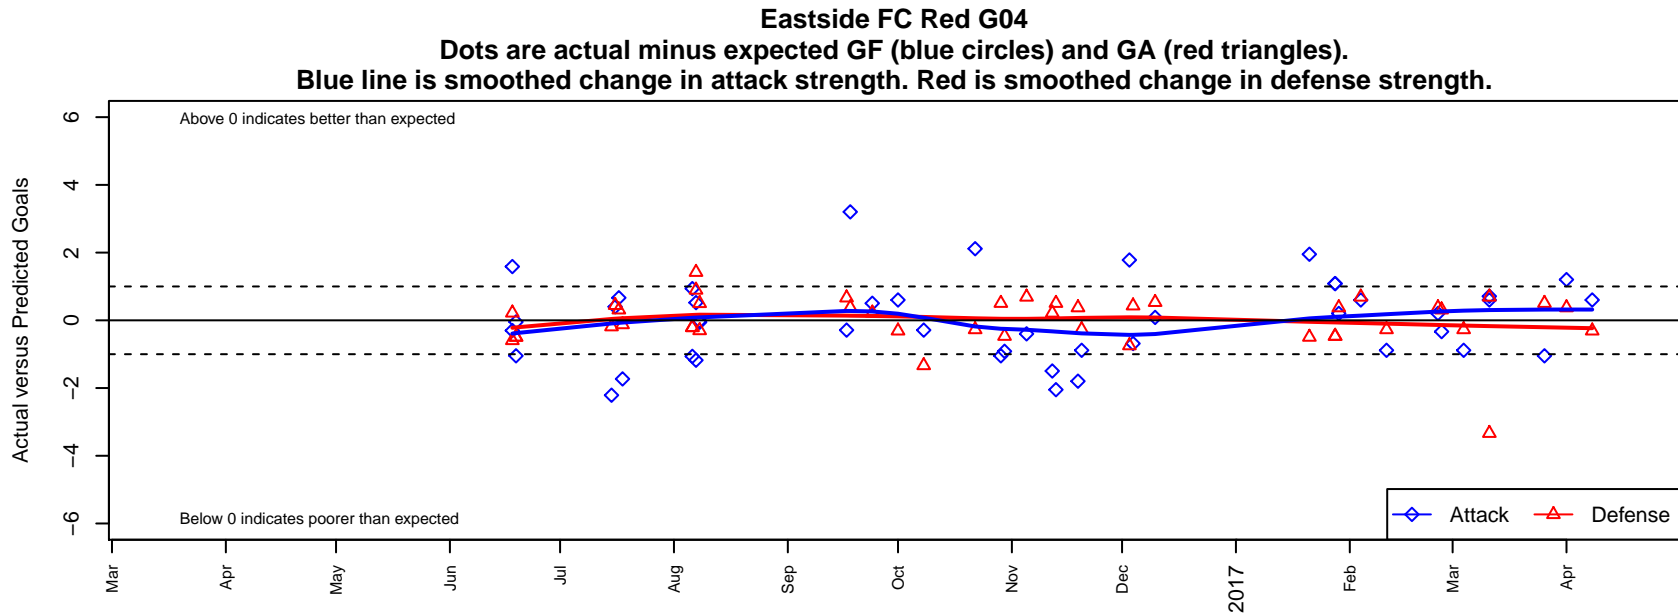

Eastside FC Red G04

Eastside FC
 Preston, WA
 G04 total strength=1602
 attack=15.57 defense=16.67
 fall league = RCL G04 Div 1
 spr league = Win RCL G04 Div 1

alt names used:
 Eastside FC G04 Red
 EASTSIDE FC G04 RED (WA)
 Eastside FC G04 Red A
 EASTSIDE FC G04 RED (WA)
 Eastside FC G04 Red
 Eastside FC G04 Red A
 Eastside FC G04 Red A

**attack and defense variance (black dot)
relative to other teams
and top 10 in region**

**attack and defense rating
relative to others at age
and all opponents in last 13 months**

Performance relative to 13 month average