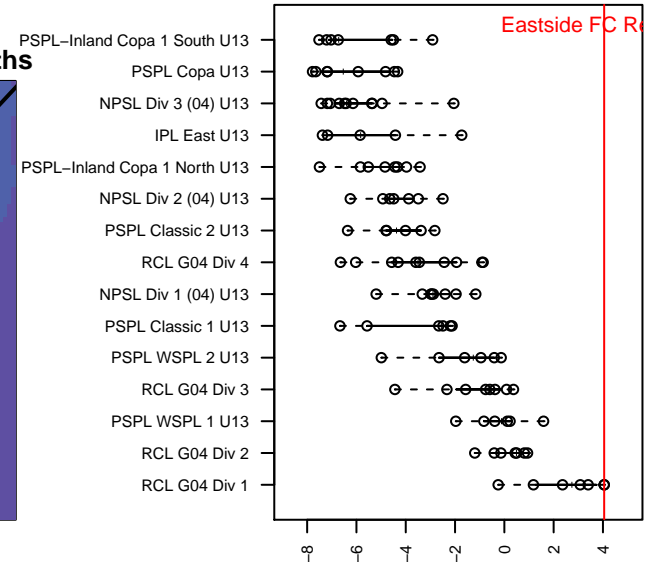

Eastside FC Red G04

Eastside FC
 Preston, WA
 G04 total strength=1602
 attack=15.57 defense=16.67
 fall league = RCL G04 Div 1
 spr league = Win RCL G04 Div 1

alt names used:
 Eastside FC G04 Red
 EASTSIDE FC G04 RED (WA)
 Eastside FC G04 Red A
 EASTSIDE FC G04 RED (WA)
 Eastside FC G04 Red
 Eastside FC G04 Red A
 Eastside FC G04 Red A

**attack and defense variance (black dot)
relative to other teams
and top 10 in region**

**attack and defense rating
relative to others at age
and all opponents in last 13 months**

Performance relative to 13 month average